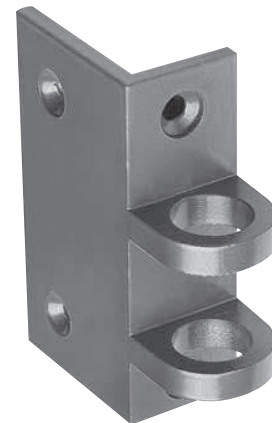

cabinet locks, deadlocks, padlocks | auxiliary locks

jimmy-proof deadlock 197-1/4

operation

Outside: Furnished standard with 5-pin rim cylinder 1109E.

Inside: Key locks or unlocks deadbolt. Also available with flat strike, model no. 197-1/4F (for outswinging doors).

dimensions and details

Model Numbers	
197-1/4	Boxed
V197-1/4	Visual Pack
197-1/4F	Flat Strike, Boxed

technical information

Description	197-1/4
Backset	2-3/8" (60mm)
Material	Zinc Alloy
Deadbolt Length	N/A
Reversible Latchbolt	N/A
Cylinder (Outside)	1109E Brass 5-pin with anti-pick mushroom drivers
Cylinder (Inside)	Fixed 3-pin Brass cylinder. No alternatives.
Case Finishes	Sprayed Bronze only
Cylinder Finish	Brass
2 Keys	RB8
Door Thickness	1-1/4" to 2-1/4" (32mm-57mm)

Dimensions are shown in inches (millimeters).