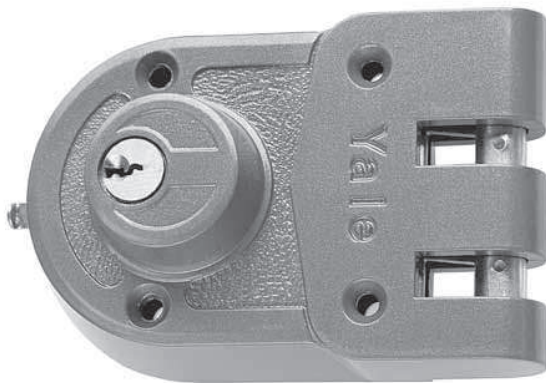

cabinet locks, deadlocks, padlocks | auxiliary locks

jimmy-proof deadlock 197-1/4

operation

Outside: Furnished standard with 5-pin rim cylinder 1109E.

Inside: Key locks or unlocks deadbolt. Also available with flat strike, model no. 197-1/4F (for outswinging doors).

dimensions and details

Model Numbers	
197-1/4	Boxed
V197-1/4	Visual Pack
197-1/4F	Flat Strike, Boxed

technical information

Description	197-1/4
Backset	2-3/8" (60mm)
Material	Zinc Alloy
Deadbolt Length	N/A
Reversible Latchbolt	N/A
Cylinder (Outside)	1109E Brass 5-pin with anti-pick mushroom drivers
Cylinder (Inside)	Fixed 3-pin Brass cylinder. No alternatives.
Case Finishes	Sprayed Bronze only
Cylinder Finish	Brass
2 Keys	RB8
Door Thickness	1-1/4" to 2-1/4" (32mm-57mm)