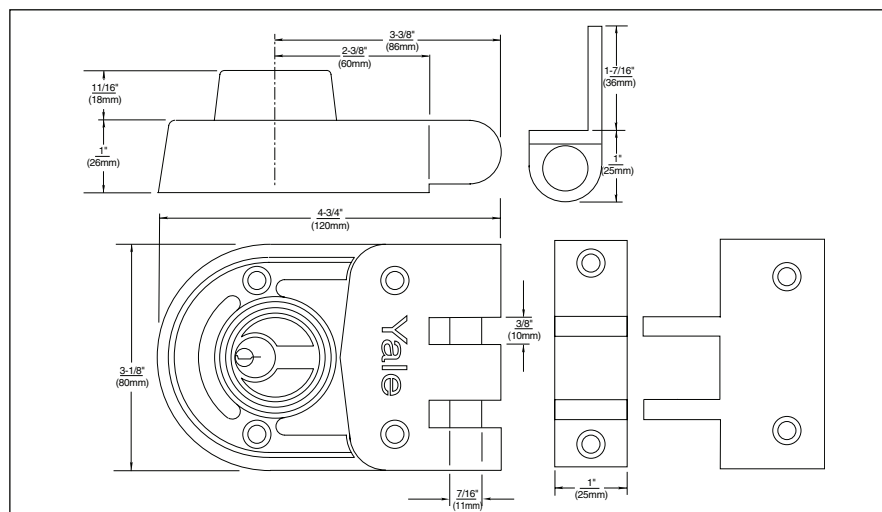

cabinet locks, deadlocks, padlocks | auxiliary locks

jimmy-proof deadlock 197-1/4

operation

Outside: Furnished standard with 5-pin rim cylinder 1109E.

Inside: Key locks or unlocks deadbolt. Also available with flat strike, model no. 197-1/4F (for outswinging doors).

dimensions and details

Model Numbers	
197-1/4	Boxed
V197-1/4	Visual Pack
197-1/4F	Flat Strike, Boxed

technical information

Description	197-1/4
Backset	2-3/8" (60mm)
Material	Zinc Alloy
Deadbolt Length	N/A
Reversible Latchbolt	N/A
Cylinder (Outside)	1109E Brass 5-pin with anti-pick mushroom drivers
Cylinder (Inside)	Fixed 3-pin Brass cylinder. No alternatives.
Case Finishes	Sprayed Bronze only
Cylinder Finish	Brass
2 Keys	RB8
Door Thickness	1-1/4" to 2-1/4" (32mm-57mm)

Dimensions are shown in inches (millimeters).